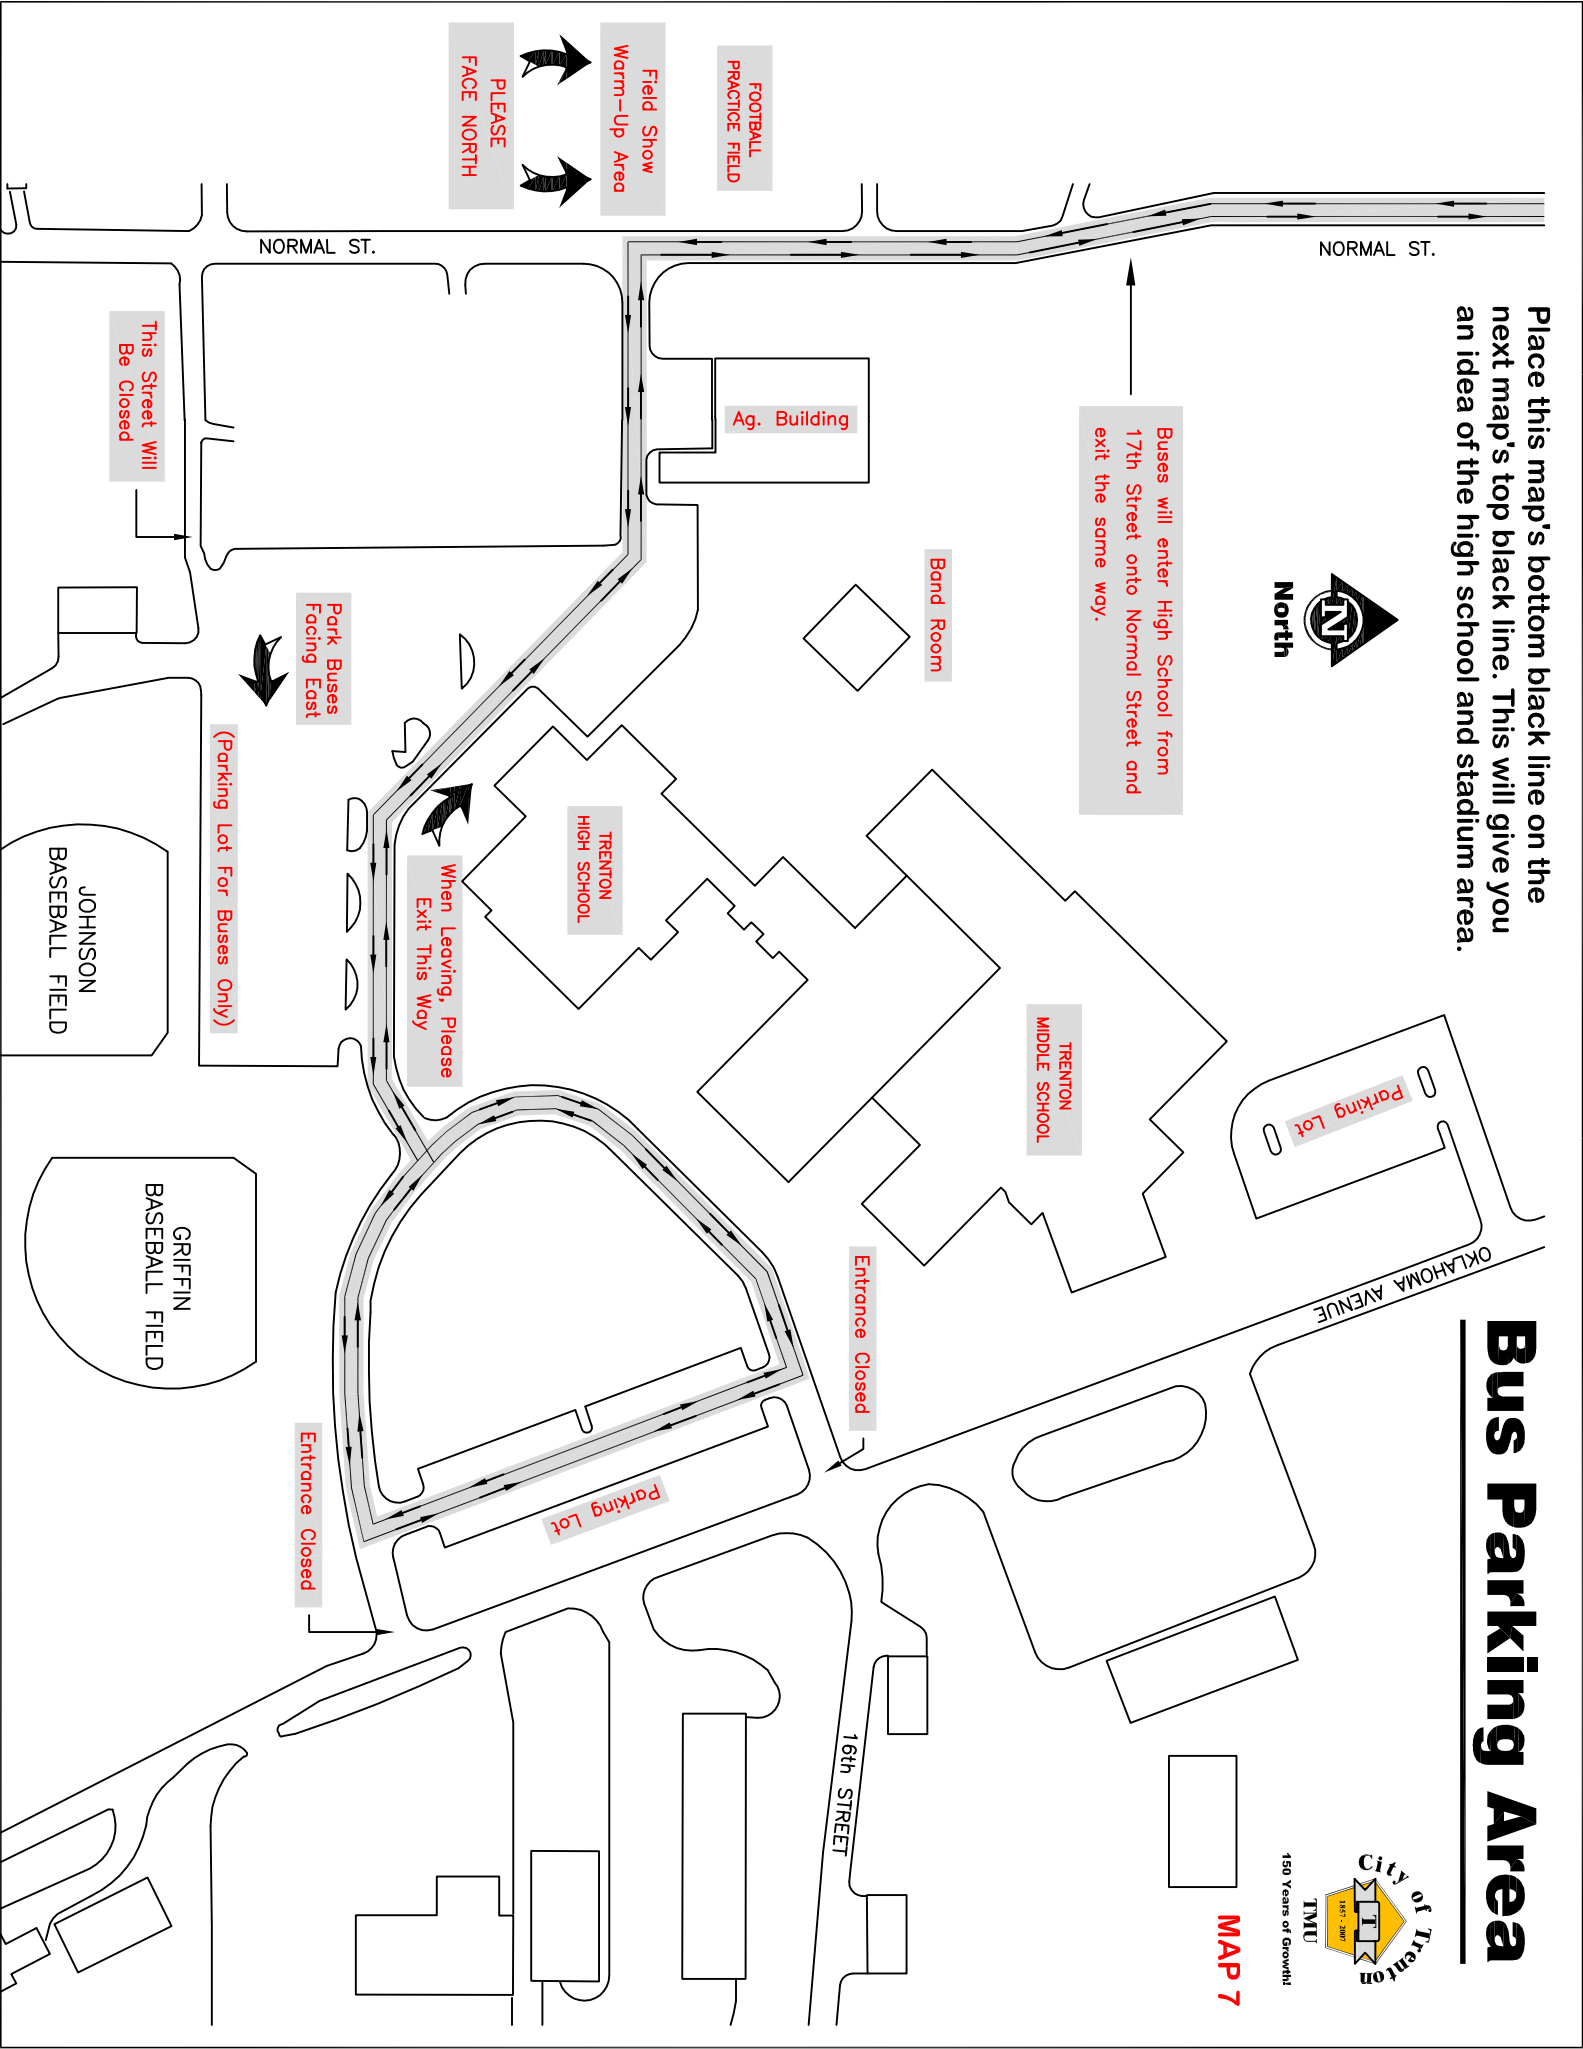

Place this map's bottom black line on the next map's top black line. This will give you an idea of the high school and stadium area.

Buses will enter High School from 17th Street onto Normal Street and exit the same way.

Bus Parking Area

MAP 7